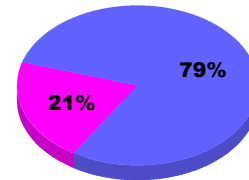

YTD Status Quo Clubs 2012-2013

Status Quo Clubs Compared to Status Quo Members

Legend: Status Quo Clubs (cyan), Total Status Quo Members (green)

MEMBERSHIP

Membership Results
2012-2013

Membership
2011-2012

Month	Net Memb Goal	Actual New Memb	Actual Dropped Memb	Gain/Loss of Memb	Gain/Loss of Memb
Jul/Aug/Sep		7	-21	-14	-16
Totals		7	-21	-14	-16

Membership Results 2012-2013

Goal, New, Dropped, Gain/Loss

Legend: Goal (cyan), Actual (green), Dropped (yellow), Gain Loss (magenta)

Comparison of Membership Gain/Loss

Current Year Compared to the Previous Year

Legend: Current Year (cyan), Previous Year (green)

Gender Comparison 2012-2013

Jul/Aug/Sep

Legend: Male (blue), Female (magenta)